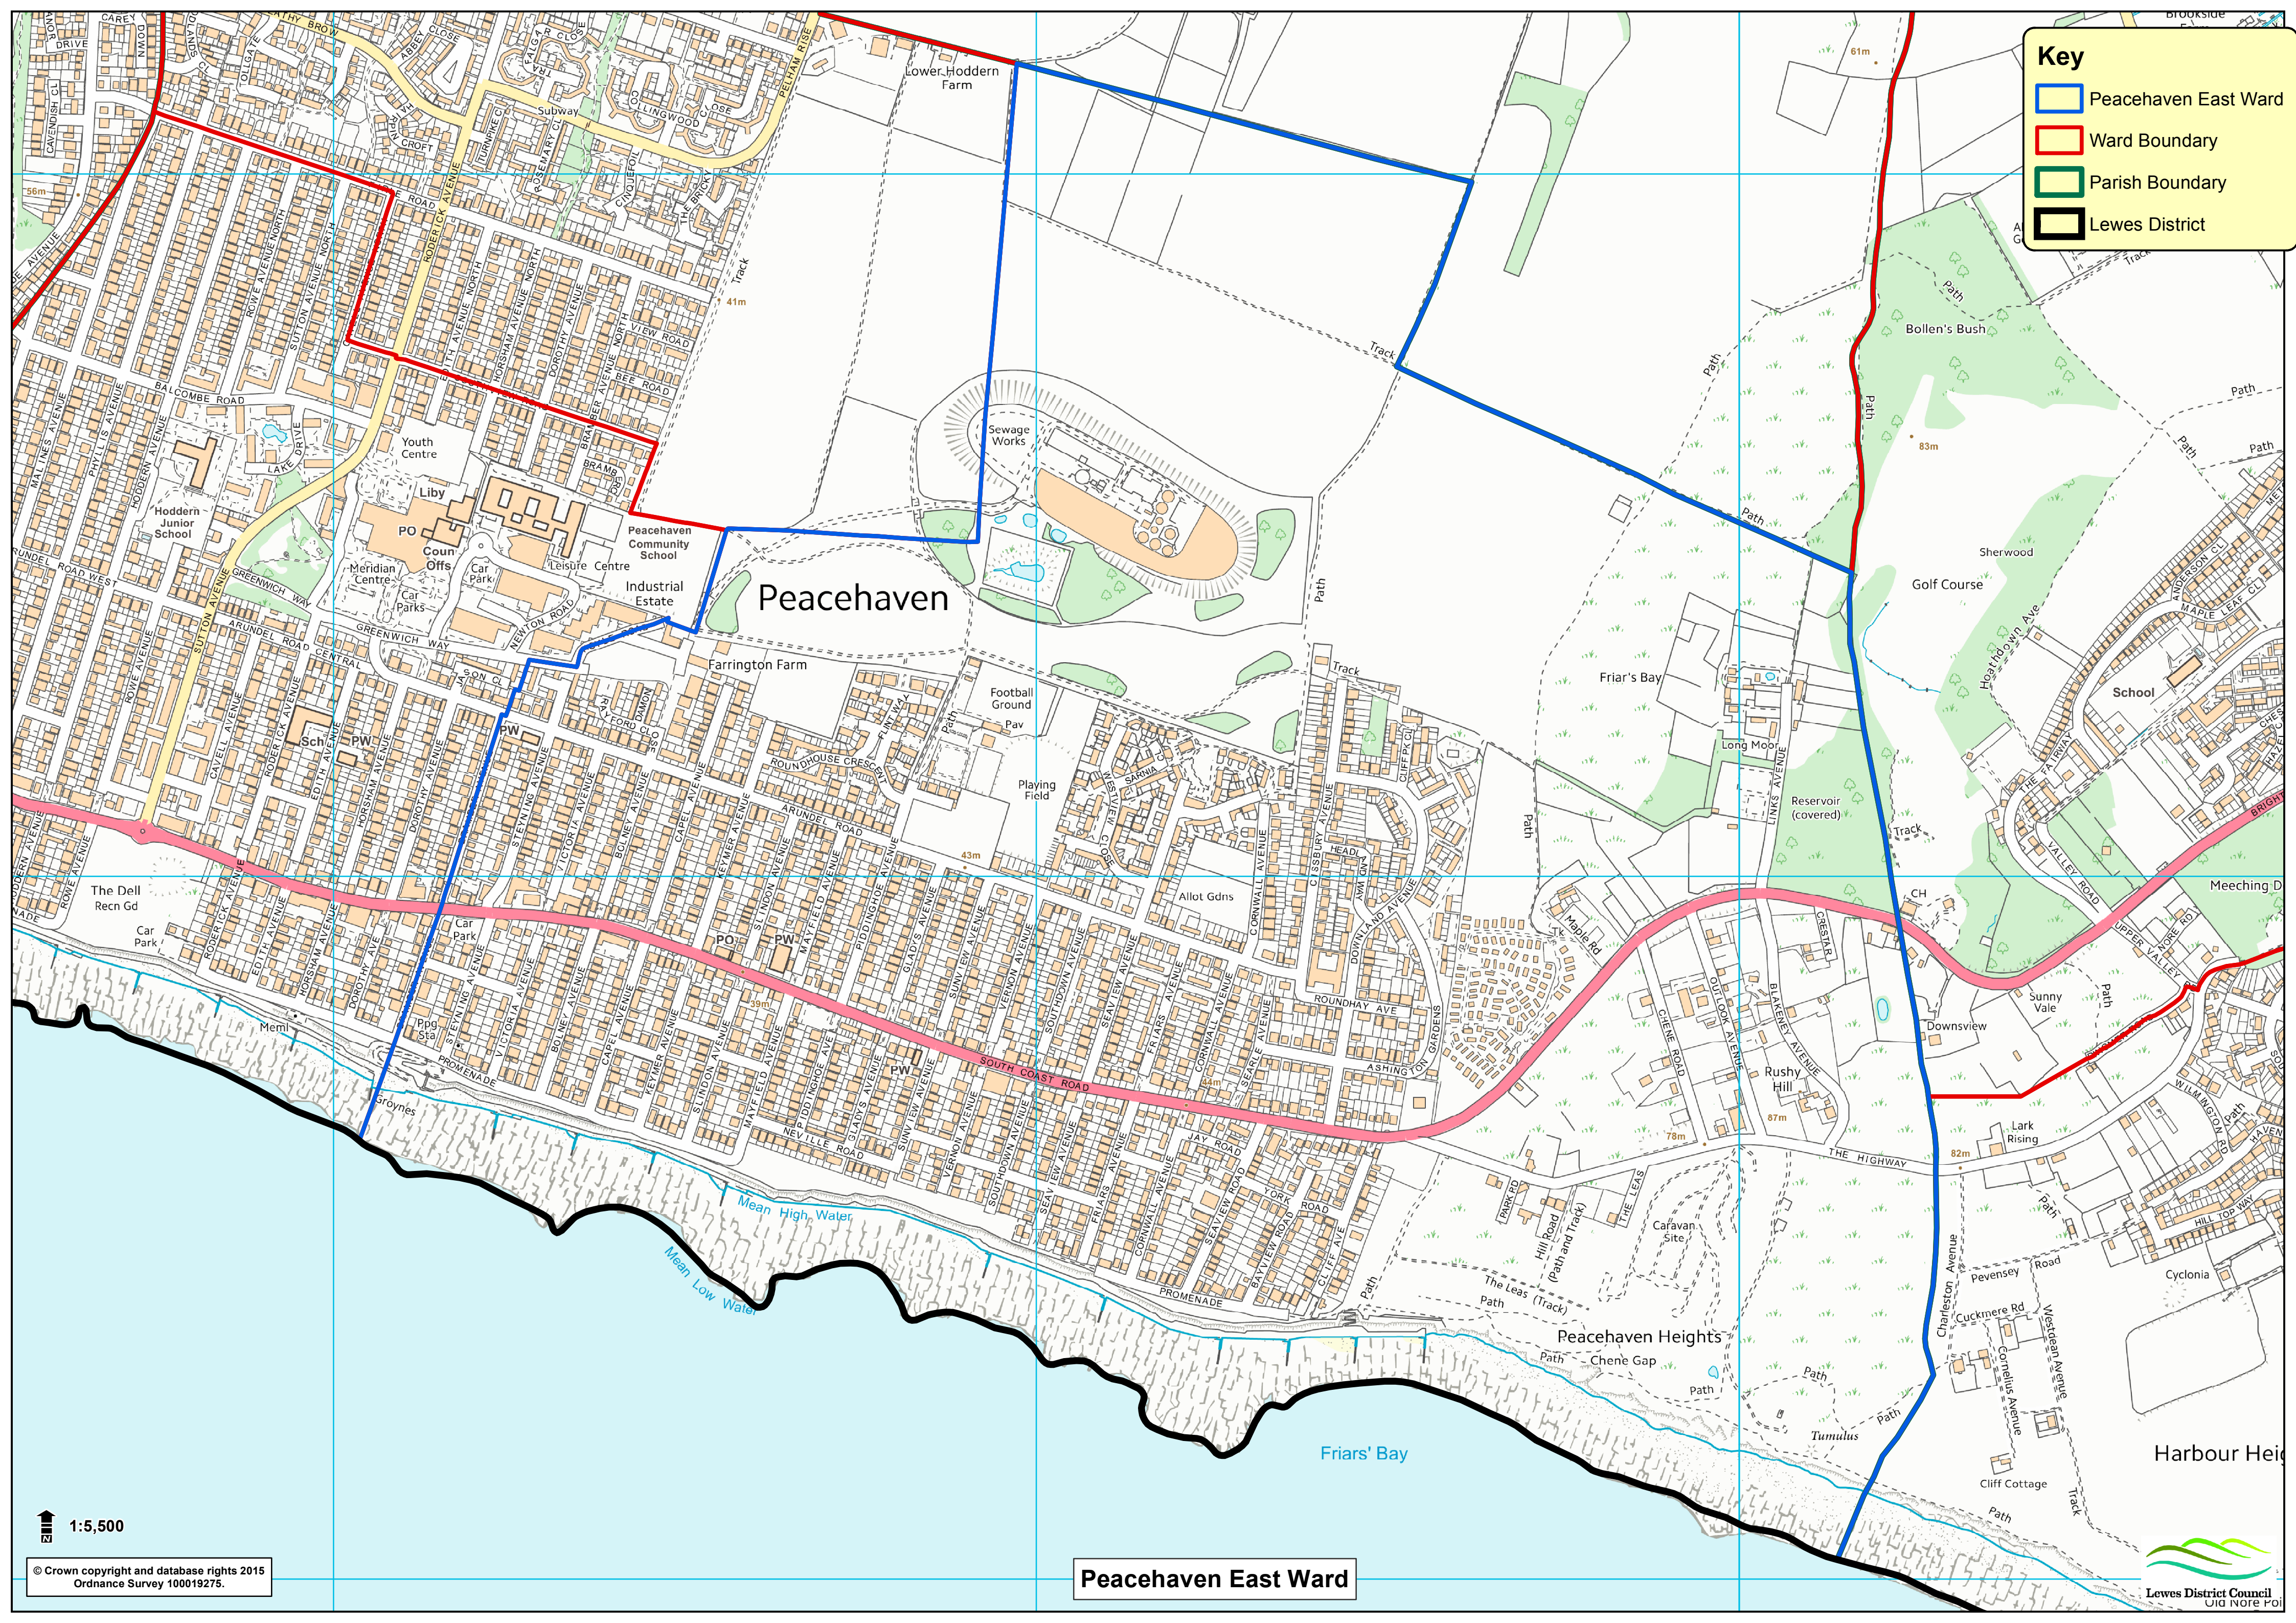

Key

- Peacehaven East Ward
- Ward Boundary
- Parish Boundary
- Lewes District

Peacehaven

Farrington Farm

Friars' Bay

Peacehaven Heights

Friars' Bay

Harbour Heights

1:5,500

© Crown copyright and database rights 2015
Ordnance Survey 100019275.

Peacehaven East Ward